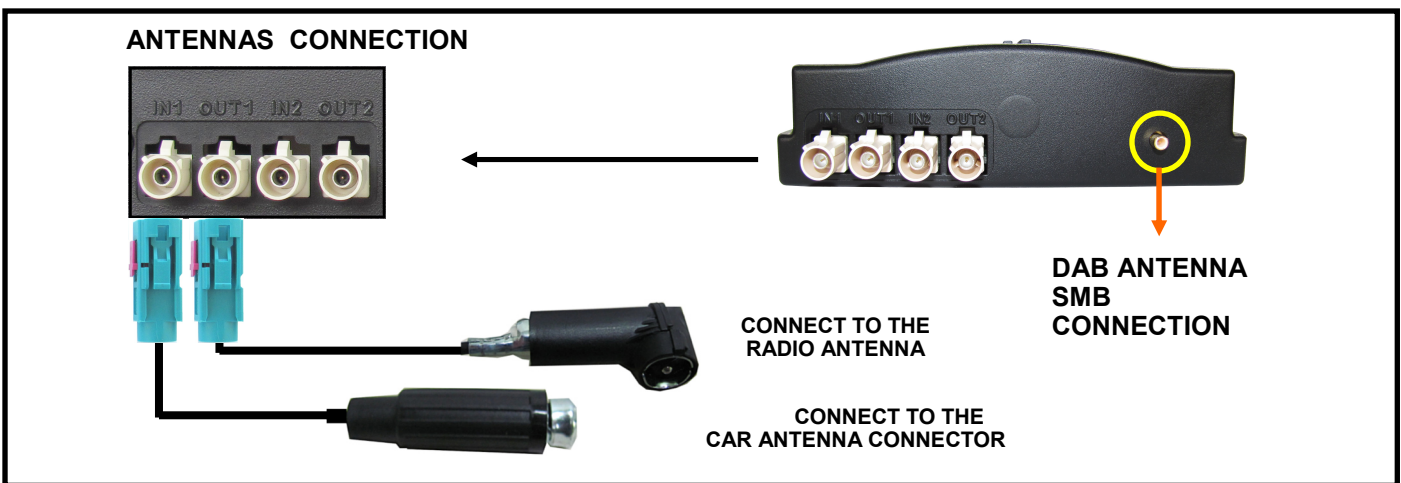

INSTALLATION TIME ESTIMATED : 1 HOUR

  	FIAT ALFA ROMEO LANCIA	CANBUS 2 WIRES PROTOCOL	PLUG AND PLAY CBL059FIDB11
---	-----------------------------------	------------------------------------	---------------------------------------

Connectors position: car radio compartment	ANTENNA ADAPTERS
Behind the car radio there are ISO radio OEM connectors.	Code: KIT054ANDB22
	

NOTE

PLEASE TUNE THE FM RADIO ON THE DEFAULT STATION AND STORE THE FREQUENCY 87.7 MHZ IN ONE OF FREE CHANNELS (I.E. POSITION 1). PLEASE POWER MEDIADAB HD: THE MODULE WILL START AND IT WILL ENABLE THE SCAN OPERATION, FOR WHICH IT NEEDS A FEW MINUTES. PLEASE MAKE SURE THAT THE CAR IS IN AN OPEN AREA AND THE DAB ANTENNA IS CONNECTED PROPERLY. ONCE THE SCANNER IS COMPLETE, IT WILL START TO PLAY THE FIRST DAB STATION AVAILABLE.

  	<p>FIAT ALFA ROMEO LANCIA</p>	<p>CANBUS 2 WIRES PROTOCOL</p>	<p>PLUG AND PLAY CBL059FIDB11</p>
QUICK MENU			
<p>ON VOLUME SEQUENCE</p>	 <p>VOL+ VOL- VOL+ VOL-</p>		
<p>OFF VOLUME SEQUENCE</p>	 <p>VOL+ VOL- VOL+ VOL-</p> <p style="text-align: center;">OR THROUGH THE MENU</p>		
<p>ENTER THE MENU SEQUENCE SEEK - SEEK + SEEK - SEEK</p>			
<p>SCROLL THE MENU SEEK KEYS</p>	<p style="text-align: center;">PREVIOUS</p>  <p style="text-align: center;">NEXT</p>		
<p>CONFIRM A SELECTION PRESS MODE</p>	<p style="text-align: center;">SHORT PRESS</p> 		
<p>CHANNEL CHANGE SEEK KEYS</p>	<p style="text-align: center;">PREVIOUS</p>  <p style="text-align: center;">NEXT</p>		
<p>NEXT FAVOURITE CHANNEL SEQUENCE SEEK - SEEK +</p>			
<p>PREVIOUS FAVOURITE CHANNEL SEQUENCE SEEK + SEEK -</p>			
<p>ADD FAVOURITE CHANNEL VOLUME SEQUENCE</p>	 <p>VOL- VOL+</p>		
<p>SCAN</p>	<p style="text-align: center;">PLEASE PRESS MODE KEY 3 TIMES</p> 