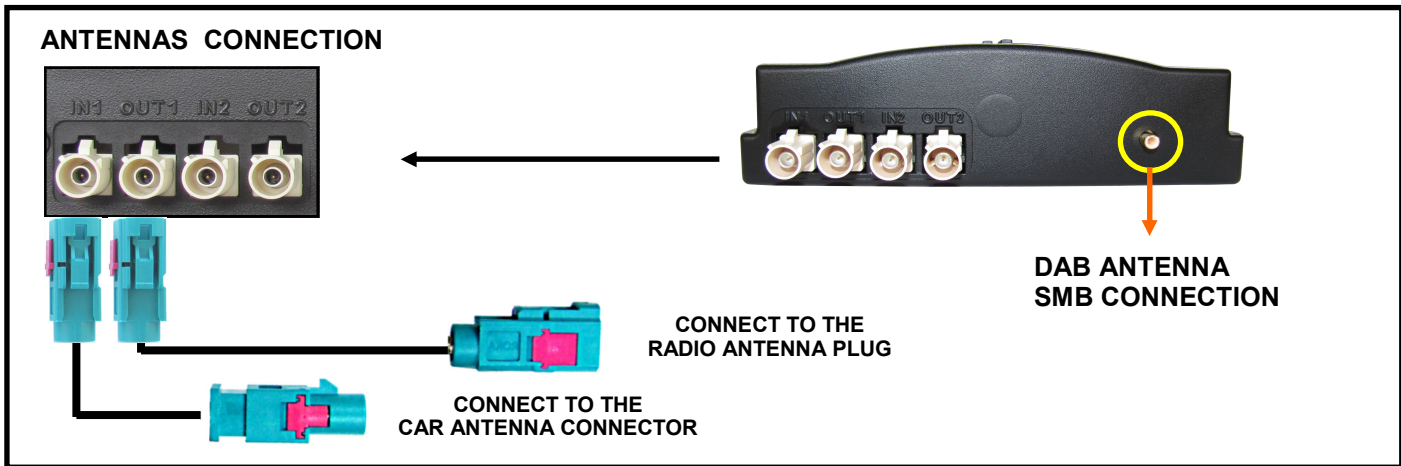

INSTALLATION ESTIMATED IN 1 HOUR

	OPEL	PLUG AND PLAY CBL059VWDB11	PROTOCOL CANBUS 2 WIRES
---	-------------	---------------------------------------	------------------------------------

Vehicle	Year	OEM Radio
Antara	2006->	All Models
Astra H	2004-2009	All Models
Corsa	2004-2007	All Models
Corsa D	2008-2014	All Models
Meriva	2004-2009	All Models
Signum	2004-2008	All Models
Zafira	2004-2010	All Models

Connector position: Radio location	ANTENNA ADAPTER
<p>Behind the radio there is the OEM radio connector.</p> <div style="display: flex; justify-content: space-around;">   </div>	<p>Code: CBL054ANDB21</p> 

NOTES

PLEASE TUNE THE FM RADIO ON THE DEFAULT STATION AND STORE THE FREQUENCY 87.7 MHZ IN ONE OF FREE CHANNELS (I.E. POSITION 1). PLEASE POWER MEDIADAB HD: THE MODULE WILL START AND IT WILL ENABLE THE SCAN OPERATION, FOR WHICH IT NEEDS A FEW MINUTES. PLEASE MAKE SURE THAT THE CAR IS IN AN OPEN AREA AND THE DAB ANTENNA IS CONNECTED PROPERLY. ONCE THE SCANNER IS COMPLETE, IT WILL START TO PLAY THE FIRST DAB STATION AVAILABLE.

OPEL

PLUG AND PLAY
CBL059VWDB11

PROTOCOL
CANBUS 2 WIRES

QUICK MENU

SWITCH ON
VOLUME
SEQUENCE

VOL+

VOL-

VOL+