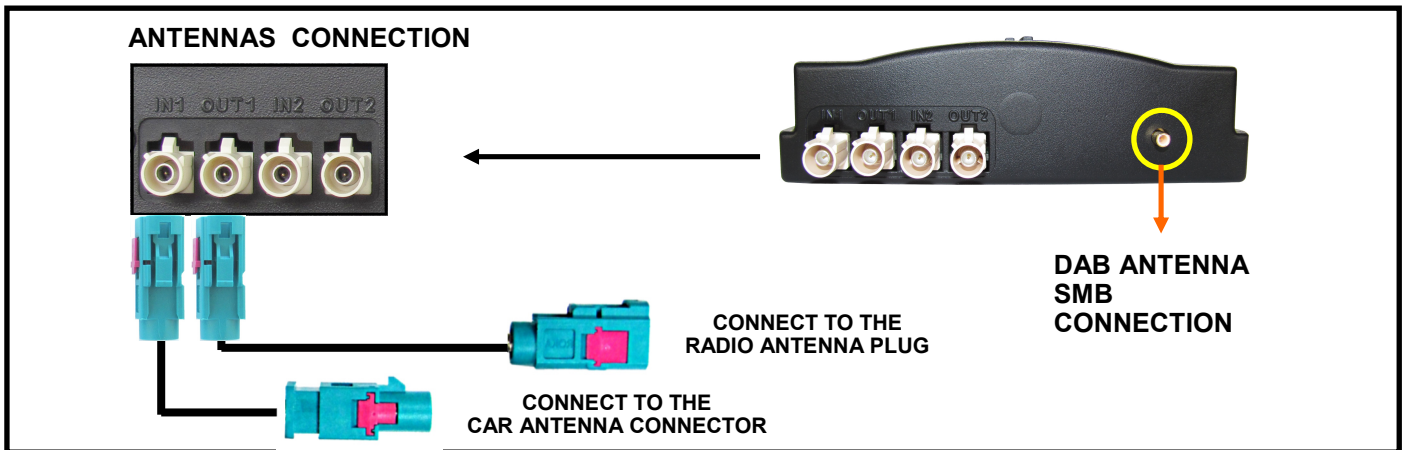

INSTALLATION TIME ESTIMATED : 1 HOUR

	SAAB	CANBUS 2 WIRES PROTOCOL	PLUG AND PLAY CBL059SADB11
---	-------------	------------------------------------	---------------------------------------

Vehicle	Year	OEM Radio
9.3	2006-2012	All Models
9.5	2006-2009	All Models

Connectors position: car radio compartment	ANTENNA ADAPTERS
<p>Behind the car radio there are Fakra radio OEM connectors.</p> 	<p>Code: CBL054ANDB21</p> 

NOTE

PLEASE TUNE THE FM RADIO ON THE DEFAULT STATION AND STORE THE FREQUENCY 87.7 MHZ IN ONE OF FREE CHANNELS (I.E. POSITION 1). PLEASE POWER MEDIADAB HD: THE MODULE WILL START AND IT WILL ENABLE THE SCAN OPERATION, FOR WHICH IT NEEDS A FEW MINUTES. PLEASE MAKE SURE THAT THE CAR IS IN AN OPEN AREA AND THE DAB ANTENNA IS CONNECTED PROPERLY. ONCE THE SCANNER IS COMPLETE, IT WILL START TO PLAY THE FIRST DAB STATION AVAILABLE.

	<p>SAAB</p>	<p>CANBUS 2 WIRES PROTOCOL</p>	<p>PLUG AND PLAY CBL059SADB11</p>
---	--------------------	---	--

QUICK MENU

<p>ON VOLUME SEQUENCE</p>	 <p style="text-align: center;">VOL+ VOL— VOL+ VOL—</p>			
<p>OFF VOLUME SEQUENCE</p>	 <p style="text-align: center;">VOL+ VOL— VOL+ VOL— OR THROUGH THE MENU</p>			
<p>ENTER SEQUENCE MENU</p>				
<p>SCROLL THE MENU SEEK KEYS</p>	<p>NEXT</p>			<p>PREVIOUS</p>
<p>CONFIRM A SELECTION SEEK SEQUENCE</p>				
<p>CHANNEL CHANGE SEEK KEYS</p>	<p>NEXT</p>			<p>PREVIOUS</p>
<p>CHANNEL FAVOURITE CHANGE SEEK KEYS</p>	<p>LONG NEXT PRESS</p>			<p>LONG PREVIOUS PRESS</p>
<p>ADD FAVOURITE CHANNEL VOLUME SEQUENCE</p>	 <p style="text-align: center;">VOL— VOL+</p>			
<p>SCAN</p>	<p style="text-align: center;">THROUGH MENU</p>			