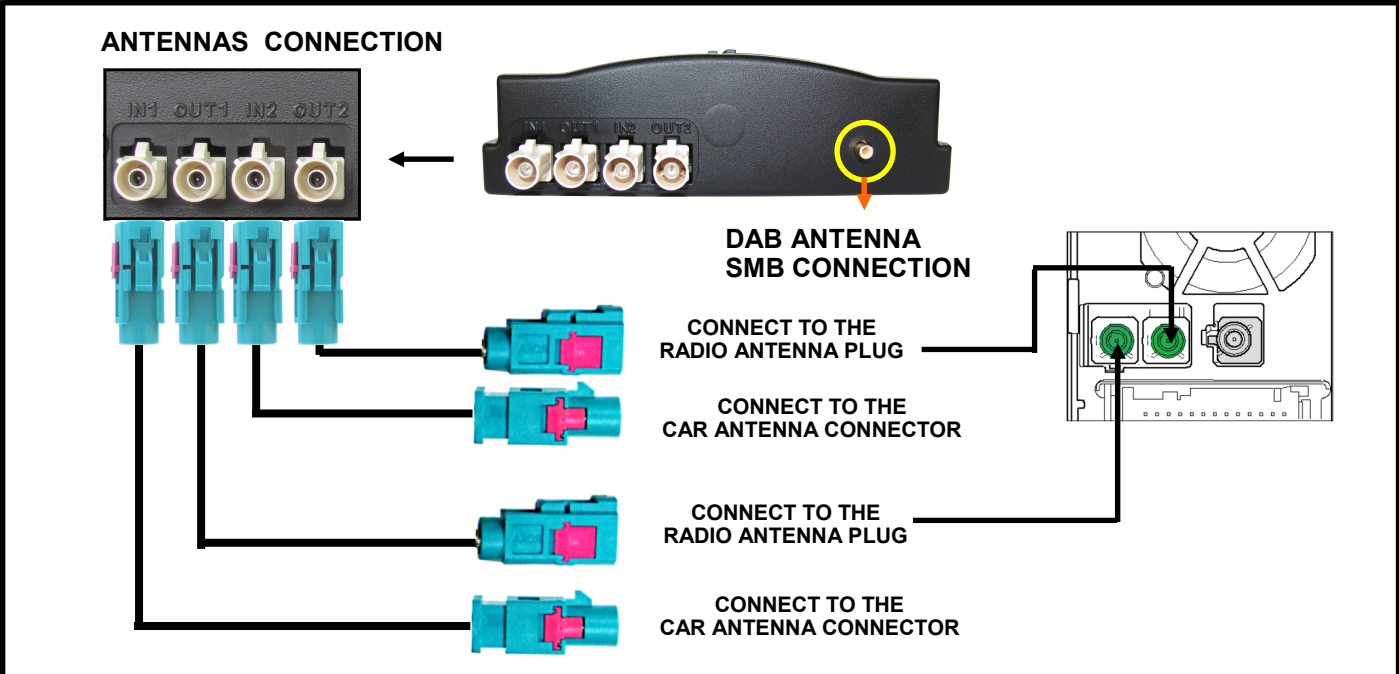

Connector position: Radio location	ANTENNA ADAPTER
<p>Behind the radio there is the OEM radio connector.</p> <div style="display: flex; justify-content: space-around;">   </div>	<p>Code: CBL054ANDB21</p> 

**ANTENNAS CONNECTION**

CONNECT TO THE  
RADIO ANTENNA PLUG

CONNECT TO THE  
CAR ANTENNA CONNECTOR

DAB ANTENNA  
SMB CONNECTION

**NOTES**

PLEASE TUNE THE FM RADIO ON THE DEFAULT STATION AND STORE THE FREQUENCY 87.7 MHZ IN ONE OF FREE CHANNELS (I.E. POSITION 1). PLEASE POWER MEDIADAB HD: THE MODULE WILL START AND IT WILL ENABLE THE SCAN OPERATION, FOR WHICH IT NEEDS A FEW MINUTES. PLEASE MAKE SURE THAT THE CAR IS IN AN OPEN AREA AND THE DAB ANTENNA IS CONNECTED PROPERLY. ONCE THE SCANNER IS COMPLETE, IT WILL START TO PLAY THE FIRST DAB STATION AVAILABLE.

**INSTALLATION ESTIMATED IN 1 HOUR AND A HALF**

	<p><b>VOLKSWAGEN</b></p>	<p><b>PLUG AND PLAY CBL059VWDB11</b></p>	<p><b>PROTOCOL CANBUS 2 WIRES</b></p>
<p><b>IN CASE OF OEM RADIO WITH DOUBLE ANTENNAS</b></p>			

<p><b>Connector position: Radio location</b></p>	<p><b>ANTENNA ADAPTER</b></p>
<p>Behind the radio there is the OEM radio connector.</p> 	<p>Code: <b>KIT054ANDB21</b></p> 

VOLKSWAGEN

PLUG AND PLAY  
CBL059VWDB11