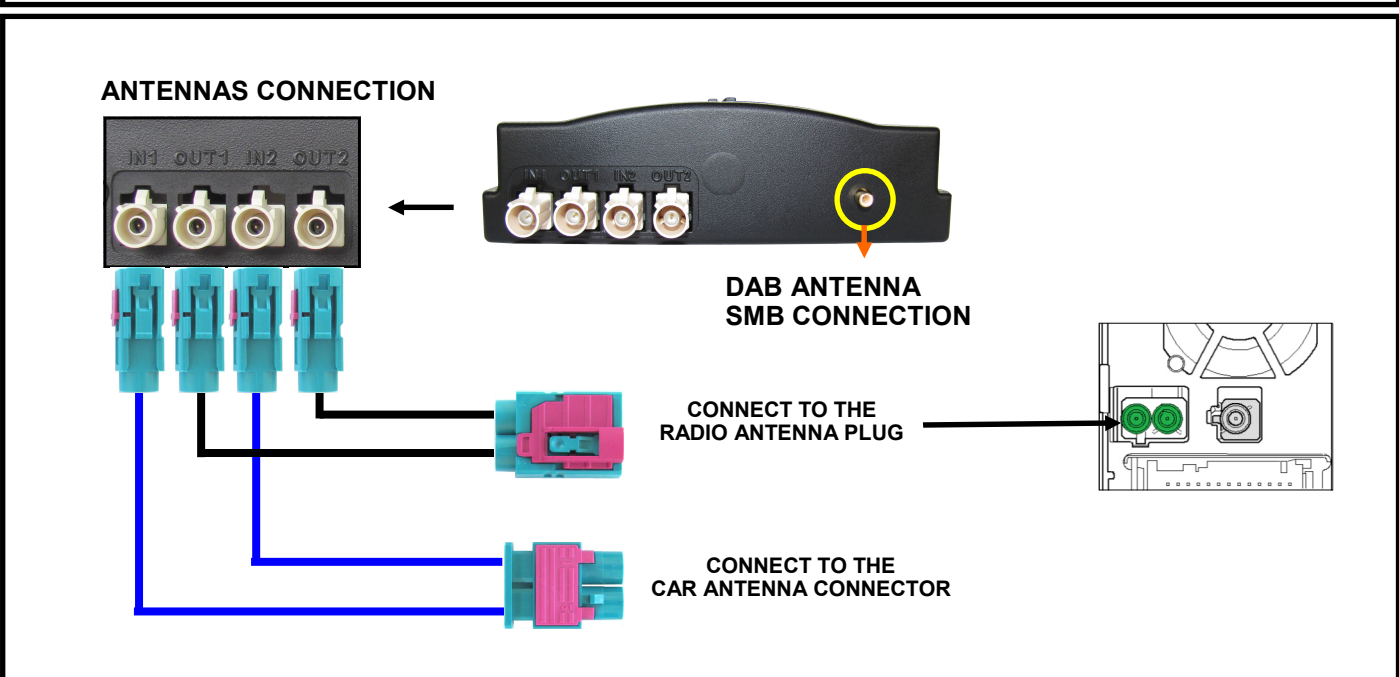

Connector position: Radio location	ANTENNA ADAPTER
<p>Behind the radio there is the OEM radio connector.</p> <div style="display: flex; justify-content: space-around;">   </div>	<p>Code: CBL054ANDB21</p> 

**ANTENNAS CONNECTION**

CONNECT TO THE  
RADIO ANTENNA PLUG

CONNECT TO THE  
CAR ANTENNA CONNECTOR

DAB ANTENNA  
SMB CONNECTION

**NOTES**

PLEASE TUNE THE FM RADIO ON THE DEFAULT STATION AND STORE THE FREQUENCY 87.7 MHZ IN ONE OF FREE CHANNELS (I.E. POSITION 1). PLEASE POWER MEDIADAB HD: THE MODULE WILL START AND IT WILL ENABLE THE SCAN OPERATION, FOR WHICH IT NEEDS A FEW MINUTES. PLEASE MAKE SURE THAT THE CAR IS IN AN OPEN AREA AND THE DAB ANTENNA IS CONNECTED PROPERLY. ONCE THE SCANNER IS COMPLETE, IT WILL START TO PLAY THE FIRST DAB STATION AVAILABLE.

**INSTALLATION ESTIMATED IN 1 HOUR AND A HALF**

	<p><b>VOLKSWAGEN</b></p>	<p><b>PLUG AND PLAY CBL059VWDB11</b></p>	<p><b>PROTOCOL CANBUS 2 WIRES</b></p>
<p><b>IN CASE OF OEM RADIO WITH DOUBLE ANTENNAS</b></p>			

<p><b>Connector position: Radio location</b></p>	<p><b>ANTENNA ADAPTER</b></p>
<p>Behind the radio there is the OEM radio connector.</p> 	<p>Code: <b>KIT054ANDB21</b></p> 

VOLKSWAGEN

PLUG AND PLAY  
CBL059VWDB11