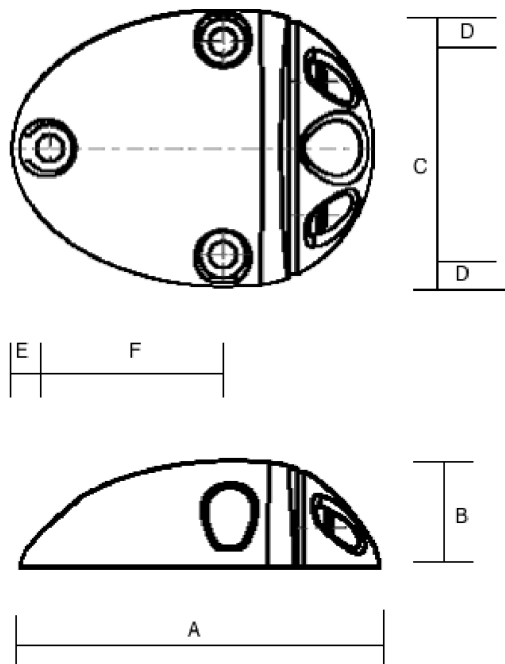

### Side Entry Deck Gland SE5

Part Number	A1-SE5
Description	Waterproof / dustproof (to IP68) gland with parallel low profile cable entry. Cable Size: 6mm – 9mm (3 pre-moulded bungs, no drilling required) Material: Plastic Grey, Plastic White
Application	Allows a cable to pass through a flat surface while protecting against the ingress of water and dust. Ideal for electrical power, aerial or data communications cables and fibre optics. Recommended for use on boats caravans and RV's as well as data communication, construction and renewable energy industries due to its rugged design and capability to perform in the harshest of environments.

Reference	Dimension mm
A	82
B	24
C	62
D	7.5
E	9.5
F	41

Designed for the Marine industry – IP68 for all applications

Manufactured by Index Marine in the UK

Index Marine Ltd, Unit 42 Enterprise business park, Piddlehinton, Dorset, DT2 9BP, United Kingdom  
Tel: +44 1305 849405 [Sales@indexmarine.co.uk](mailto:Sales@indexmarine.co.uk) [www.indexmarine.co.uk](http://www.indexmarine.co.uk)