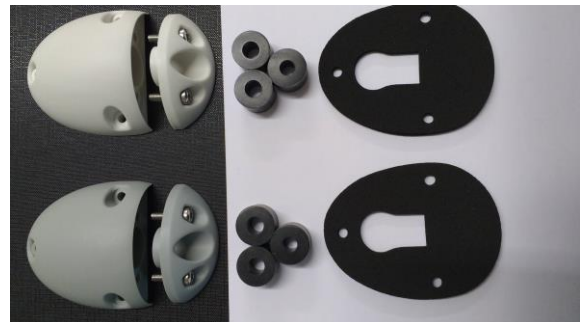

### Side Entry Deck Gland SE5

Part Number	A1-SE5
Description	Waterproof / dustproof (to IP68) gland with parallel low profile cable entry. Cable Size: 6mm – 9mm (3 pre-moulded bungs, no drilling required) Material: Plastic Grey, Plastic White
Application	Allows a cable to pass through a flat surface while protecting against the ingress of water and dust. Ideal for electrical power, aerial or data communications cables and fibre optics. Recommended for use on boats caravans and RV's as well as data communication, construction and renewable energy industries due to its rugged design and capability to perform in the harshest of environments.

Reference	Dimension mm
A	82
B	24
C	62
D	7.5
E	9.5
F	41

Designed for the Marine industry – IP68 for all applications

Manufactured by Index Marine in the UK

Index Marine Ltd, Unit 42 Enterprise business park, Piddlehinton, Dorset, DT2 9BP, United Kingdom  
Tel: +44 1305 849405 [Sales@indexmarine.co.uk](mailto:Sales@indexmarine.co.uk) [www.indexmarine.co.uk](http://www.indexmarine.co.uk)